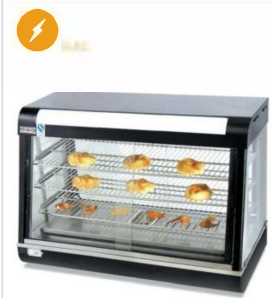

Warming Showcase	
Model	R60-2
Volt	220V
Hp	1.2kW
N/W	36KG
Size	660X490X615mm
Price	€280