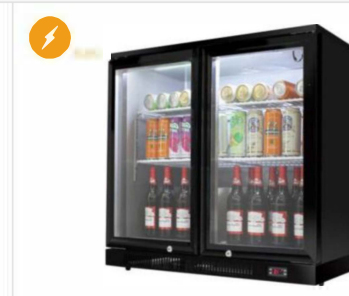

Beverage refrigerator*220L

Model	PJG-2
Volt	220V
Hp	98W
Size	920X500X900mm
Price	€530