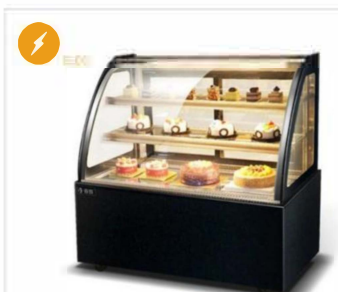

Cake cabinet						
Model	Volt	Hp	Temperature	N/W	Size	Price
DG-LH	220V	180W	2-8°C	70KG	900X650X1200mm	€600
				80KG	1200X650X1200mm	€650
				90KG	1500X4650X1200mm	€700
				100KG	1800X650X1200mm	€750