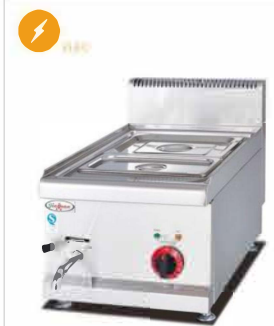

Electric Bain Marie	
Model	EH-634
Size	400X650X480mm
Volt	220V
Hp	1.5KW
N/W	13kg
Price	€370