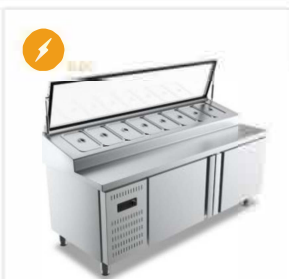

Workbench fridge & freezer						
Model	Volt	Hp	fridge	freezer	Size	Price
BX05	220V	0.5kw	0~10°C	-15~0°C	1200X600X1000mm	€800
					1500X600X1000mm	€850
					1800X600X1000mm	€900
					2000X600X1000mm	€950