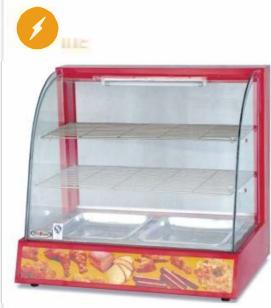

Warming Showcase	
Model	DH-827
Volt	220V
Hp	0.8kW
N/W	21KG
Size	660X466X610mm
Price	€170