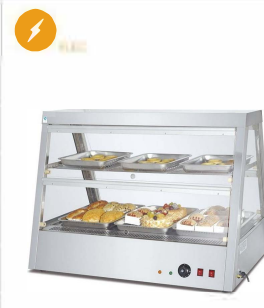

Warming Showcase	
Model	DH-2X3
Volt	220V
Hp	1kW
N/W	35KG
Size	700X640X730mm
Price	€330