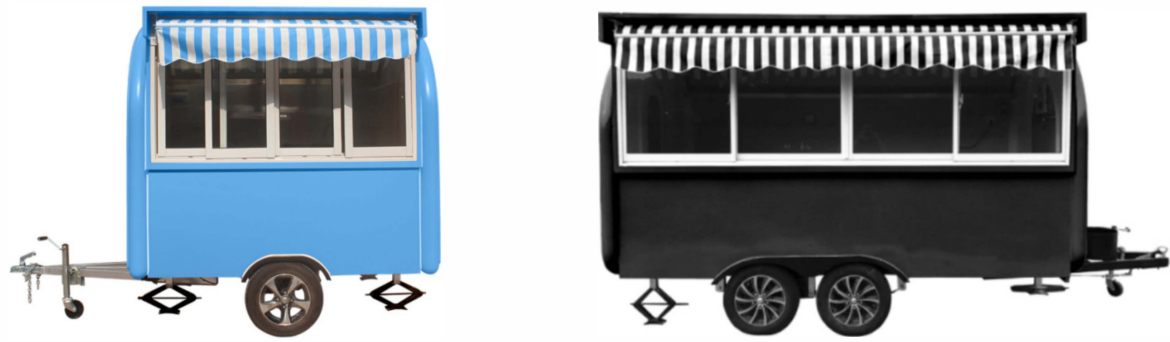

www.ertzoda.com

Ningbo ertzoda machinery technology co.,ltd

**ETZ *Model****FOOD TRAILER****Basic configuration**

- Stainless steel table
- Stainless steel shelves
- Tail light system
- Width lamp
- Window on the side of the tie rod
- Tie rod
- 1/2 axis
- 7-pole electrical connection
- Multi-function tail light
- Allowable total weight: 750 kg to 1500 kg
- 4 supporting legs
- 1 support wheel
- CE approval
- Tire size*165/R13 185/R14