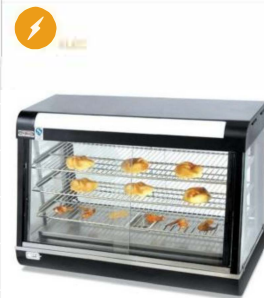

Warming Showcase	
Model	R60-1
Volt	220V
Hp	1.85kW
N/W	56KG
Size	900X640X730mm
Price	€320