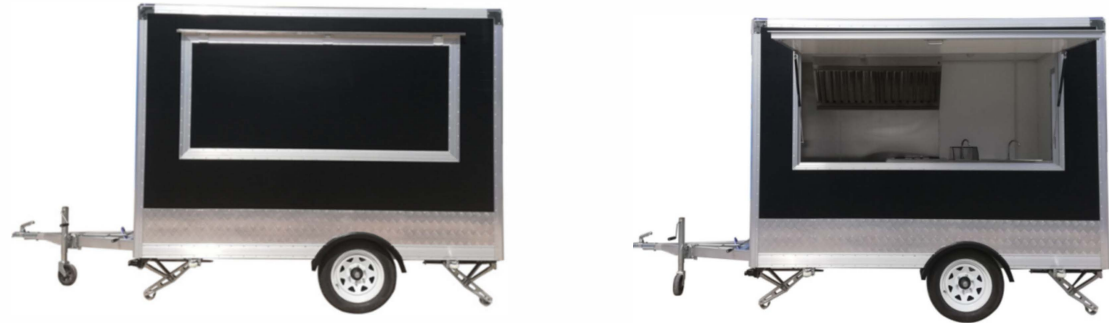

ETF*Model

FOOD TRAILER

*Single axle

Overall dimensions	Body dimensions	Net weight	Load capacity	Suitable number	PRICE
430X210X260 cm	280X210X260 cm	800 KG	700 KG	1-2 person	€18600
530X210X260 cm	380X210X260 cm	900 KG	600 KG	1-3 person	€23000

AL-KO (Brake system*Made in Germany)

Connector MAX.LOAD 1000-1600KG	Jockey Wheels MAX.LOAD:300-500KG	Brake shaft 1200-1800kg	Jack Stands MAX.LOAD:1000kg	Tire/185R14
Single axle single brake/1200KG:€800		Single axle single brake/1800KG:€1400		

*Dual axis