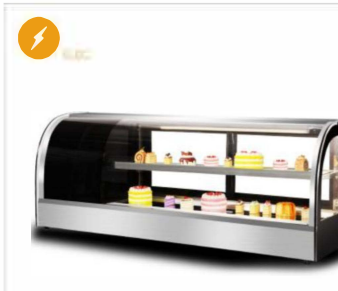

Cake cabinet						
Model	Volt	Hp	Temperature	N/W	Size	Price
DG-T	220V	180W	2-8°C	70KG	1200X400X550mm	€500
				80KG	1500X400X550mm	€550
				90KG	1800X400X550mm	€600
				100KG	2000X400X550mm	€650